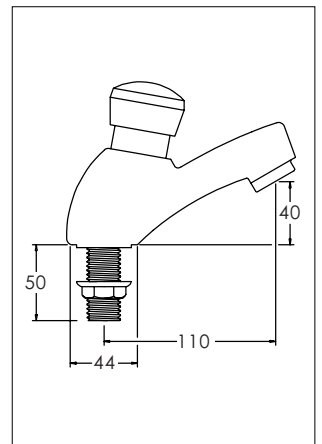

SELF CLOSING BASIN TAPS

PRODUCT CODE
6811TDH:6811TDC:6821TPH:6821TPC

November 2006

Description

The self closing non-concussive basin tap provides savings in both water usage and energy in all commercial and industrial environments. The tap provides approximately 15 seconds duration of flow when the push button top is depressed. Manufactured from solid brass and finished in a high lustre chrome, the tap is available for either hot (coded red) or cold (coded blue) water supplies. Deck and pillar designs of the tap are available, both have a 12 mm (½ in) BSP male inlet connection.

Product Range

Deck Basin Tap

Product Code

□6811TDH-deck basin tap - hot

□6811TDC-deck basin tap - cold

Pillar Basin Tap

Product Code

□6821TPH-pillar basin tap - hot

□6821TPC-pillar basin tap - cold