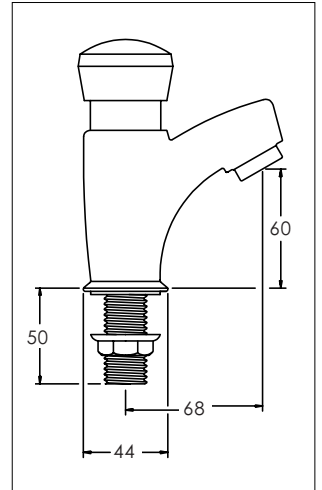

SELF CLOSING BASIN TAPS

PRODUCT CODE
6811TDH:6811TDC:6821TPH:6821TPC

November 2006

Description

The self closing non-concussive basin tap provides savings in both water usage and energy in all commercial and industrial environments. The tap provides approximately 15 seconds duration of flow when the push button top is depressed. Manufactured from solid brass and finished in a high lustre chrome, the tap is available for either hot (coded red) or cold (coded blue) water supplies. Deck and pillar designs of the tap are available, both have a 12 mm (½ in) BSP male inlet connection.

Product Range

Deck Basin Tap

Product Code

□6811TDH-deck basin tap - hot

□6811TDC-deck basin tap - cold

Pillar Basin Tap

Product Code

□6821TPH-pillar basin tap - hot

□6821TPC-pillar basin tap - cold